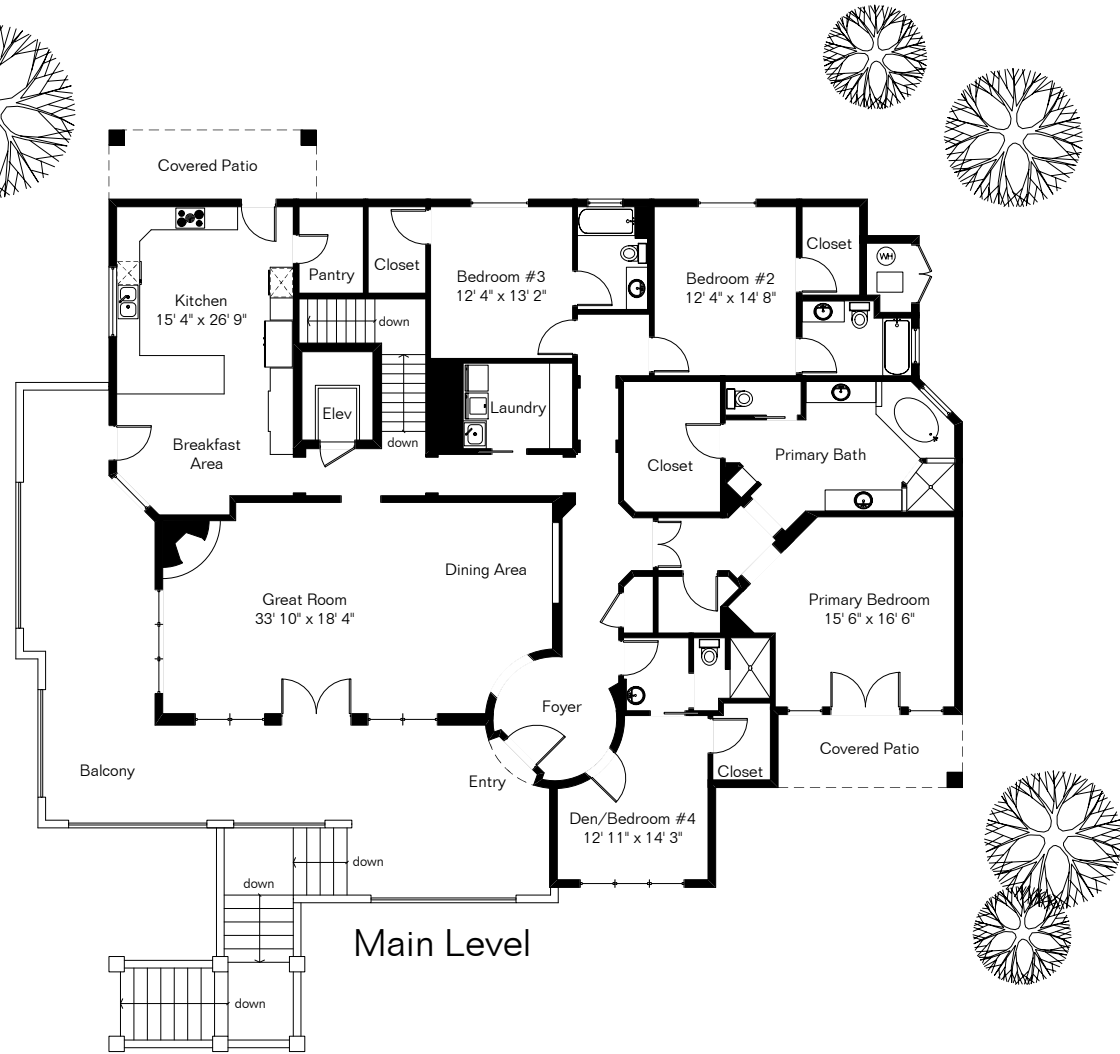

The square footages and room size information are deemed to be reliable but are not guaranteed and should be independently verified. This drawing is for marketing purposes only.

5510 N Sundance Pl

Lower Level

Main Level

Revised June 2023

0 ft. 6 ft. 10 ft. 20 ft.

Copyright 2023 Floor Plans First! LLC
All Rights Reserved.

Living Area 3,853 Sq Ft
Garage 1,885 Sq Ft

Floor Plans First!^{LLC}
See the Floor Plan First![™]
FloorPlansFirst.com[™]
(520) 881-1500