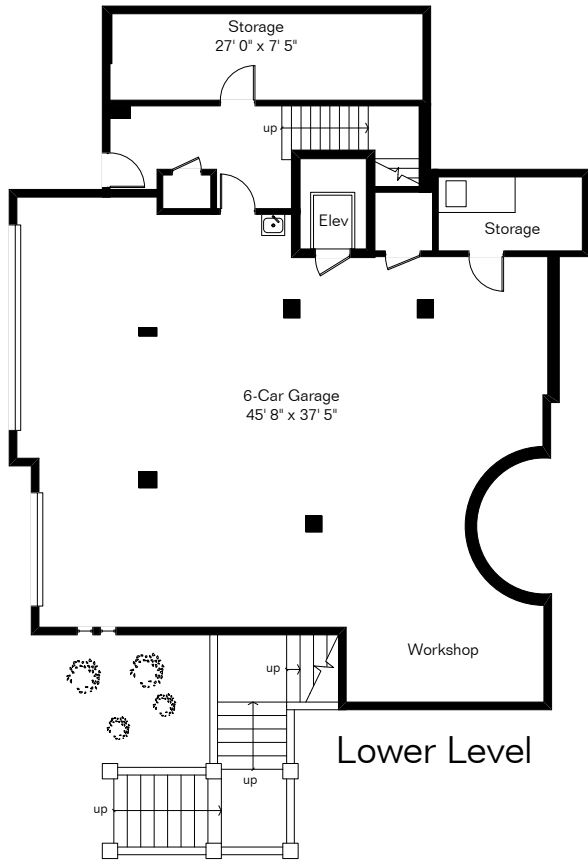

The square footages and room size information are deemed to be reliable but are not guaranteed and should be independently verified. This drawing is for marketing purposes only.

5510 N Sundance Pl

Lower Level

Main Level

Revised June 2023

0 ft. 6 ft. 10 ft. 20 ft.

Copyright 2023 Floor Plans First! LLC
All Rights Reserved.

Living Area 3,853 Sq Ft
Garage 1,885 Sq Ft

Floor Plans First!^{LLC}
See the Floor Plan First![™]
FloorPlansFirst.com[™]
(520) 881-1500